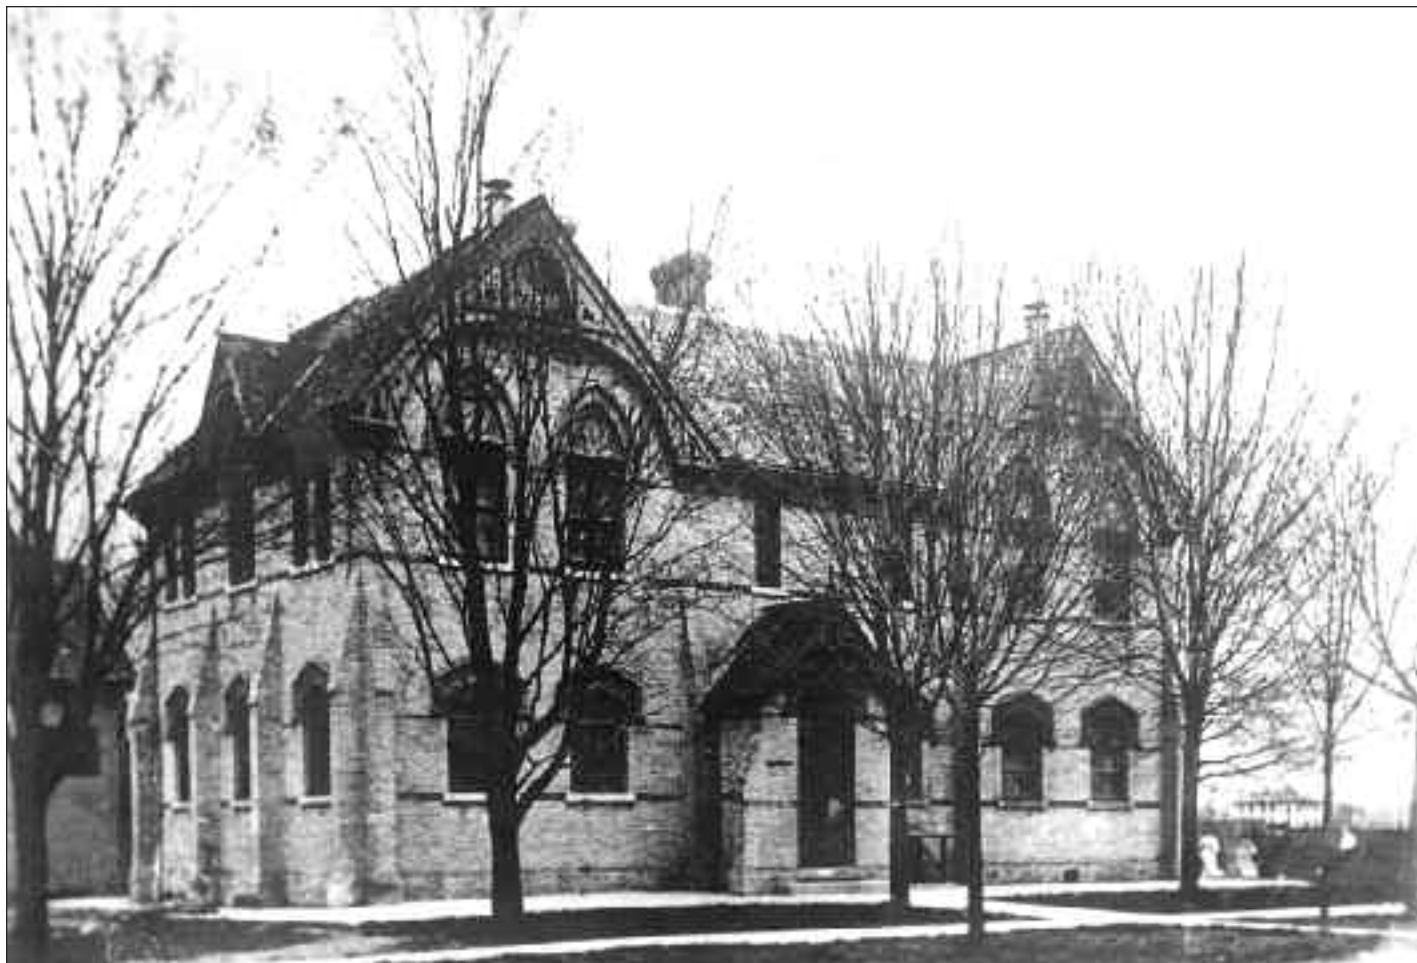

Stratford-Perth Archives, Campbell Family Photograph Collection

6002 Mitchell's first secondary school, pictured here in 1910, was built in 1872-73 at the southwest corner of Rowland and St. George streets. It was on the same grounds as the red-frame, elementary school, which was built in 1866.