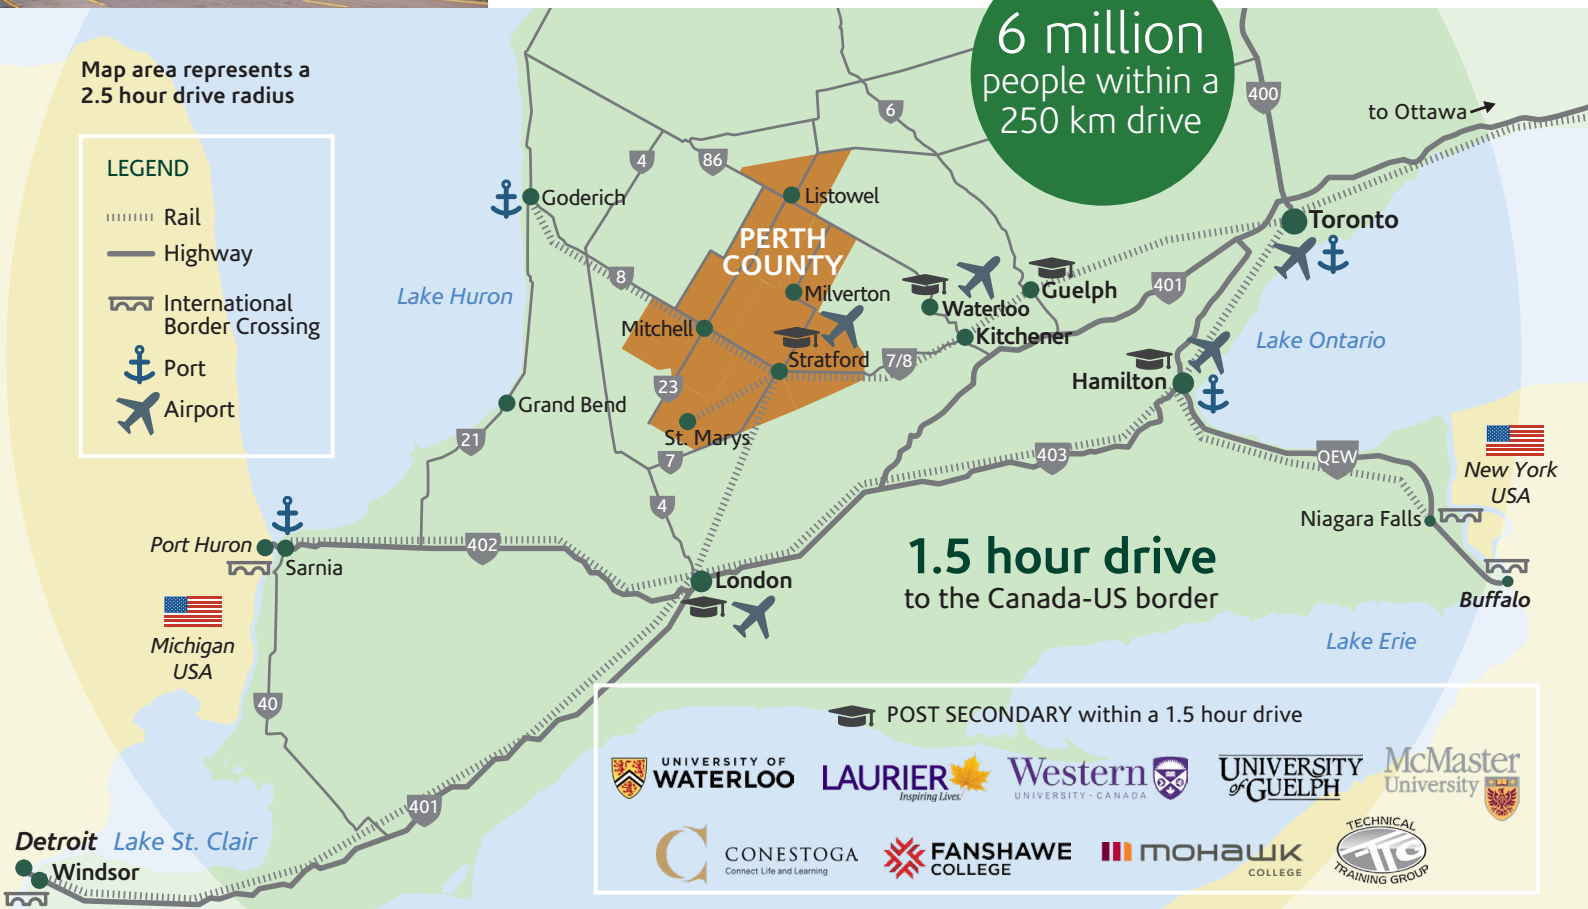

LOCATION & CONNECTIVITY

Perth County is centrally located and globally connected to serve your business!

With a regional population of over 76,796, Perth County is conveniently situated in the heart of southwestern Ontario with the North American market at our doorstep.

Connected to the 401, the largest highway in the country, we have access to over half of Canada's population and seamless integration with the U.S. transportation system.

6 million people within a 250 km drive

1.5 hour drive to the Canada-US border

Map area represents a 2.5 hour drive radius

LEGEND

- Rail
- Highway
- International Border Crossing
- Port
- Airport

POST SECONDARY within a 1.5 hour drive

- UNIVERSITY OF WATERLOO
- LAURIER
- Western UNIVERSITY - CANADA
- UNIVERSITY OF GUELPH
- McMaster University
- CONESTOGA Connect Life and Learning
- FANSHAWE COLLEGE
- MOHAWK COLLEGE
- TECHNICAL TRAINING GROUP

Port of Goderich | 70 mins
Sarnia | 90 mins
Hamilton Port Authority | 85 mins
Port Stanley | 80 mins
Toronto Port Authority | 110 mins

Toronto Pearson International
Airport | 90 mins
London International Airport
| 45 mins
Region of Waterloo International
Airport | 48 mins
Hamilton International Airport
| 70 mins
Stratford Municipal Airport